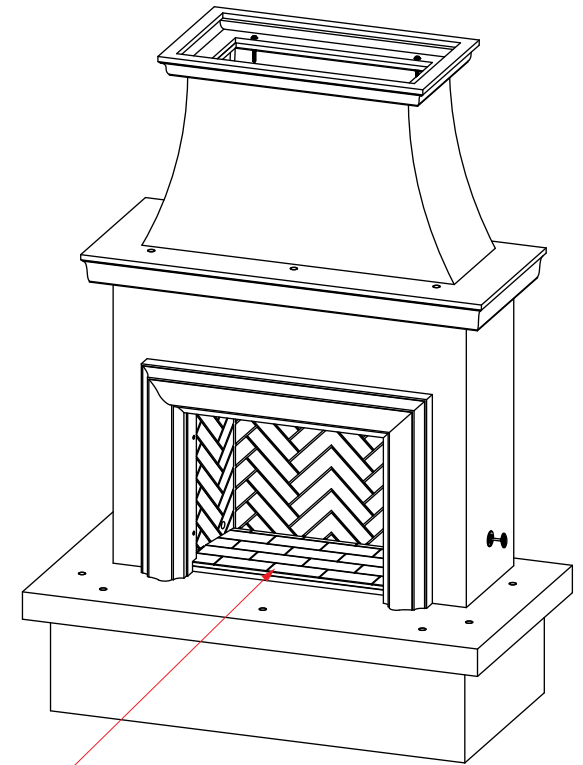

Contractor's Model Fireplace w/Moulding

Vented Model #: 045-11-A-WC-RBC
 Vent-Free Model #: 145-11-A-WC-RBC

Firebox: 28 1/2" w x 15" d x 24" h

045/145 Contractor's Model w/Moulding

Dimensions:	67" w x 37" d x 91" h
Weight / Pieces:	810 lbs / 9 pcs
Firebox Dimensions:	28 1/2" w x 15" d x 24" h